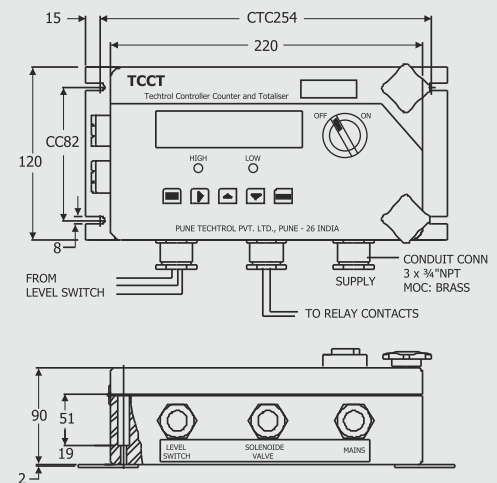

Techtrol Controller Counter and Totaliser - TCCT

Introduction & Working :

Techtrol Controller Counter and Totaliser 'TCCT' is an advanced and sophisticated micro controller based fully programmable, multifunction Counter cum Totaliser unit. It can be used in conjunction with Float Operated Guided Level Switch to display the No of counts, Totalised volume and Hour meter. It can also generate alarms for totalized count and volume, as well as High to Low or Low to High lap time & float stuck alarm. It operates on an triggered pulse input signal from Float operated Level switch. 'TCCT' comes with password protection for all configurable data.

Specifications :

Display	: 2 line x 16 character dot-matrix backlit LCD display, 10mm ht, 2 Red LED's for alarm status.
View Parameter	: Volume in Liters / Kilotiters /M ³ Total lap time in xx Hrs & xx minutes Cycle count, stuck alarm.
Circuitry	: Micro controller based
Input	: Pulse from level switch
Relays	: 2 nos, Relay rating : SPDTx 5A, 230 VAC, Independently Configurable on alarms, Set-Reset (1no potential free, 1no live)
Interface	: 7 digit security code, 5 push button keys
Protection	: Optical isolation for I/p & O/p using MOV
General	: Power supply : 110 or 230 VAC, 50-60 Hz
Amb Temp.	: 70°C
Amb Humidity	: 95% Rh, non condensing
Power	: 3VA
Enclosure	: Wall Mtg Glass Polyester Protection - WP IP-65 Size - 220 x 120 x 90mm height Ex-proof Gr IIB (option)

Application :

Typical for Steam operated pumps for condensate or Boiler feed water tank Batch volume consumption meter.

Schematic Drawing :

Termination :

*All dimensions in mm except specified

Pune Techtrol Pvt Ltd [CIN : U31909PN1991PTC063403]