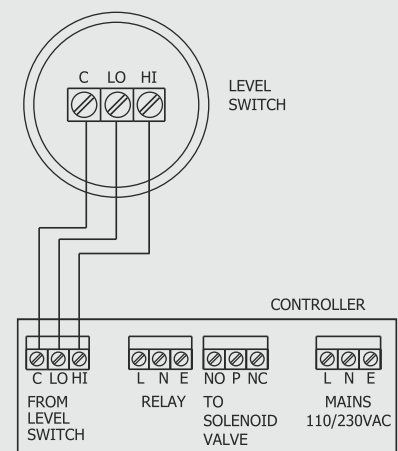

Techtrol Controller Counter and Totaliser - TCCT

Introduction & Working :

Techtrol Controller Counter and Totaliser 'TCCT' is an advanced and sophisticated micro controller based fully programmable, multifunction Counter cum Totaliser unit. It can be used in conjunction with Float Operated Guided Level Switch to display the No of counts, Totalised volume and Hour meter. It can also generate alarms for totalized count and volume, as well as High to Low or Low to High lap time & float stuck alarm. It operates on an triggered pulse input signal from Float operated Level switch. 'TCCT' comes with password protection for all configurable data.

Application :

Typical for Steam operated pumps for condensate or Boiler feed water tank Batch volume consumption meter.

Schematic Drawing :

Termination :

*All dimensions in mm except specified

Pune Techtrol Pvt Ltd [CIN : U31909PN1991PTC063403]